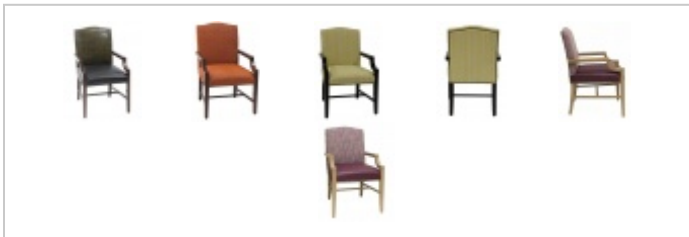

8205

Overview

A classic design for both high end dining club or fireside pull up. Deluxe foam padded seat over sinuous springs provides high comfort and long life. Beechwood frame has leg stretchers and corner block construction for heavy duty contract use. Frames are available in 12 Standard DPC Wood Finishes or custom match stains at an up charge.

Features

Consult DPC Wood Finishes for selection.

Specs

Width: 23"

Depth: 25"

Back Height: 38"

Seat Height: 19"

Arm Height: 26"

C.O.M. Yardage: 3.5

Product Options

Optional Nailhead trim is applied around the lower edge of the seat and outside back at an upcharge.

This chair will accommodate 2 or 4 casters.