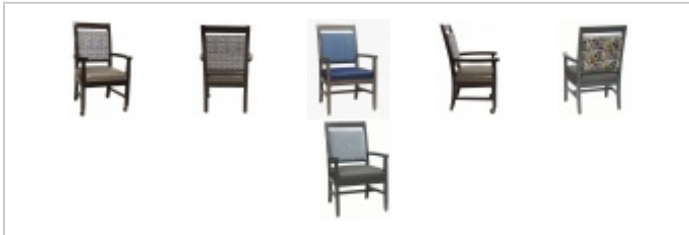

8255

Specs

Width: 26"

Depth: 26"

Back Height: 39"

Seat Height: 19"

Arm Height: 25.5"

C.O.M. Yardage: 1.5

Product Options

This chair will accommodate 2 or 4 casters.

Overview

Classic traditional style for senior living and restaurant dining. Seat cushioning features 2" high density foam over sinuous springs for high comfort and longevity in contract use.