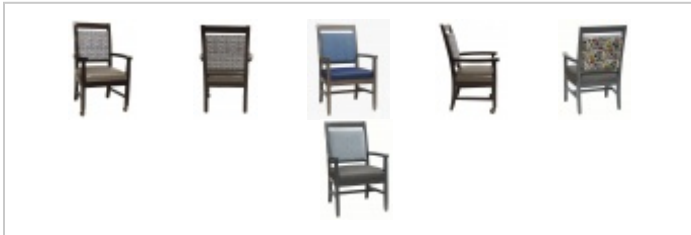

## Specs

**Width:** 26"

**Depth:** 26"

**Back Height:** 39"

**Seat Height:** 19"

**Arm Height:** 25.5"

**C.O.M. Yardage:** 1.5

## Product Options

This chair will accommodate 2 or 4 casters.

## Overview

Classic traditional style for senior living and restaurant dining. Seat cushioning features 2" high density foam over sinuous springs for high comfort and longevity in contract use.

Frames are manufactured to highest contract standards from European Beach hardwood. Frame joints feature double dowelled or mortised and tenoned construction. Critical leg joints are further strengthened with screw and lag bolt fastened corner blocks where design allows.