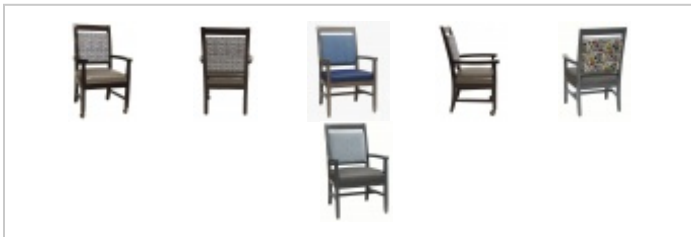

## Specs

**Width:** 26"

**Depth:** 26"

**Back Height:** 39"

**Seat Height:** 19"

**Arm Height:** 25.5"

**C.O.M. Yardage:** 1.5

## Product Options

This chair will accommodate 2 or 4 casters.

## Overview

Classic traditional style for senior living and restaurant dining. Seat cushioning features 2" high density foam over sinuous springs for high comfort and longevity in contract use.

Frames are manufactured to highest contract standards from European Beach hardwood. Frame joints feature double dowelled or mortised and tenoned construction. Critical leg joints are further strengthened with screw and lag bolt fastened corner blocks where design allows.