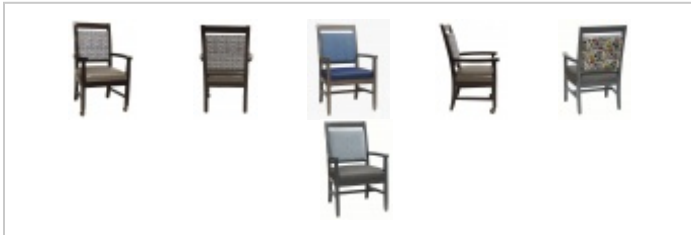

8255

Specs

Width: 26"

Depth: 26"

Back Height: 39"

Seat Height: 19"

Arm Height: 25.5"

C.O.M. Yardage: 1.5

Product Options

This chair will accommodate 2 or 4 casters.

Overview

Classic traditional style for senior living and restaurant dining. Seat cushioning features 2" high density foam over sinuous springs for high comfort and longevity in contract use.