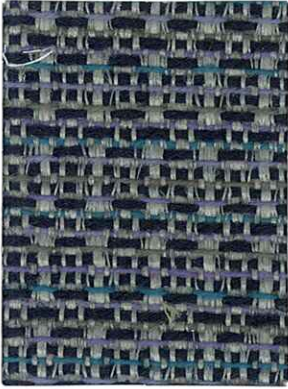

KL-001
Crimson

KL-024
Nassau

KL-027
Sand

KL-006
Graphite

Additional colors are available. Please refer to the Mayer Fabrics website.

VALET

399-004
Oceanic

399-009
Amber

399-002
Chamois

399-003
Jungle

399-007
Pearl

399-001
Rouge

399-013
Jadeite

399-010
Oyster

399-006
Sultry

BATIK